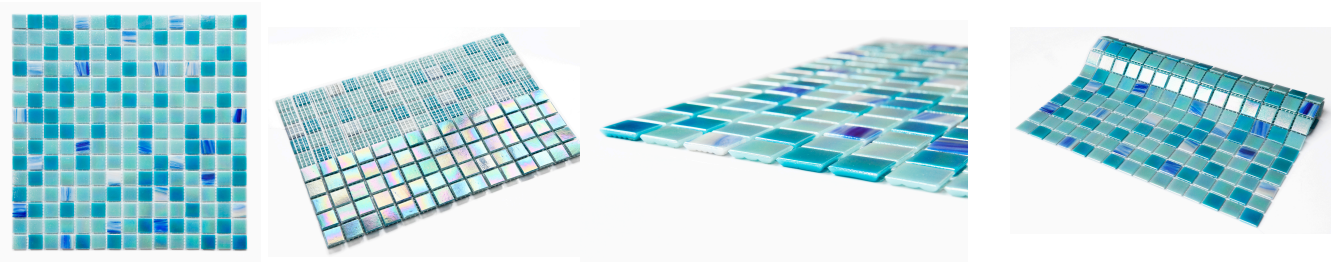

The Smurfs Series

***FM00**